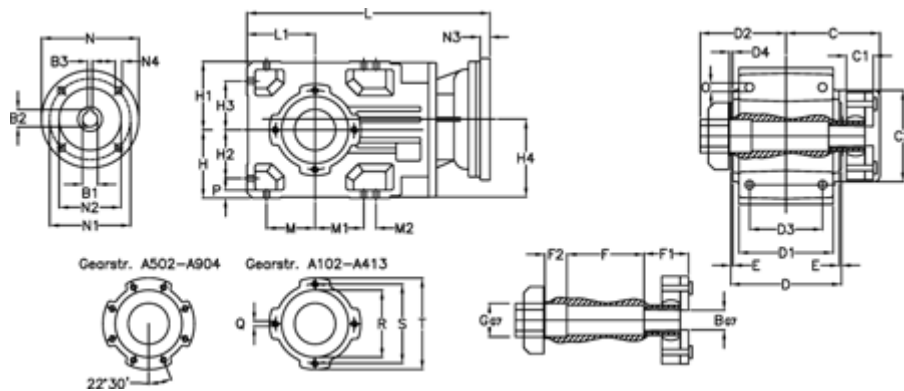

Article number: 29600200546135
 Description: Bevel helical gearbox
 A202QF25-5,4-P90B5

Measures

B = 25	D1 = 110	F2 = 36	L = 325.5	N3 = -
B1 = 24	D2 = 60	G = 32	L1 = 80	N4 = M10x12
B2 = 27.3	D3 = 90	GA = 14,5 NM	M = 60.0	O = 9.5
B3 = 8	d4 = 4.5	H = 80	M1 = 60.0	P = 9
C = 89.5	Description = A202QF-xx-P90 B5	H1 = 80	M2 = -	Q = M8x15
C1 = 23	E = 3.0	H2 = 60.0	N = 200	R = 95
C2 = 72.0	F = 77.5	H3 = 60.0	N1 = 165	S = 115
D = 136	F1 = 36.0	H4 = 93.0	N2 = 130	T = 140